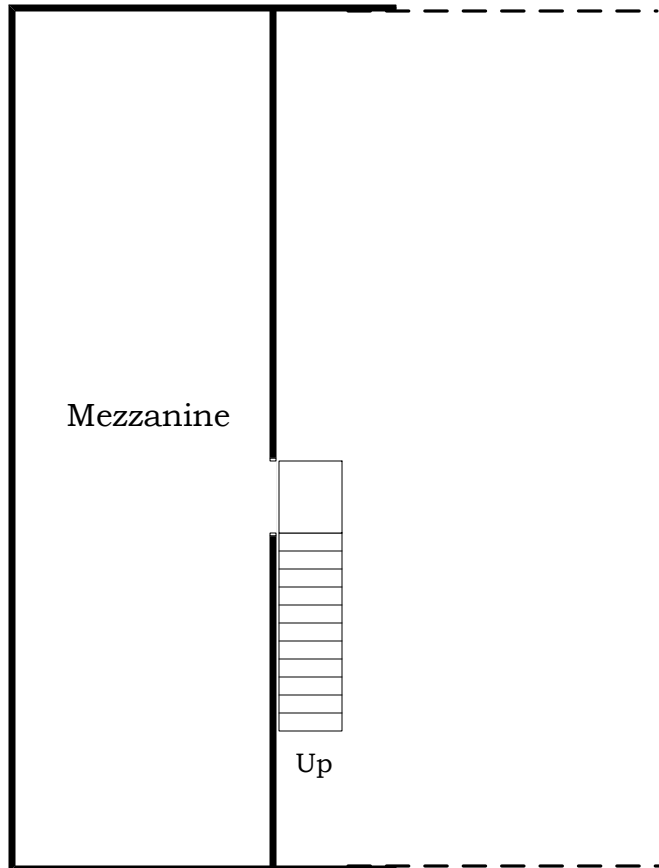

Engelwood Place

1490 Premier St. Suite "C"

Troy, MI 48084

248-370-9500

www.EngelwoodResources.com

Total Approx. Sq. Ft. - 2,590

Upstairs Approx. Sq. Ft. - 640

Main Floor Approx. Sq. Ft. - 1950