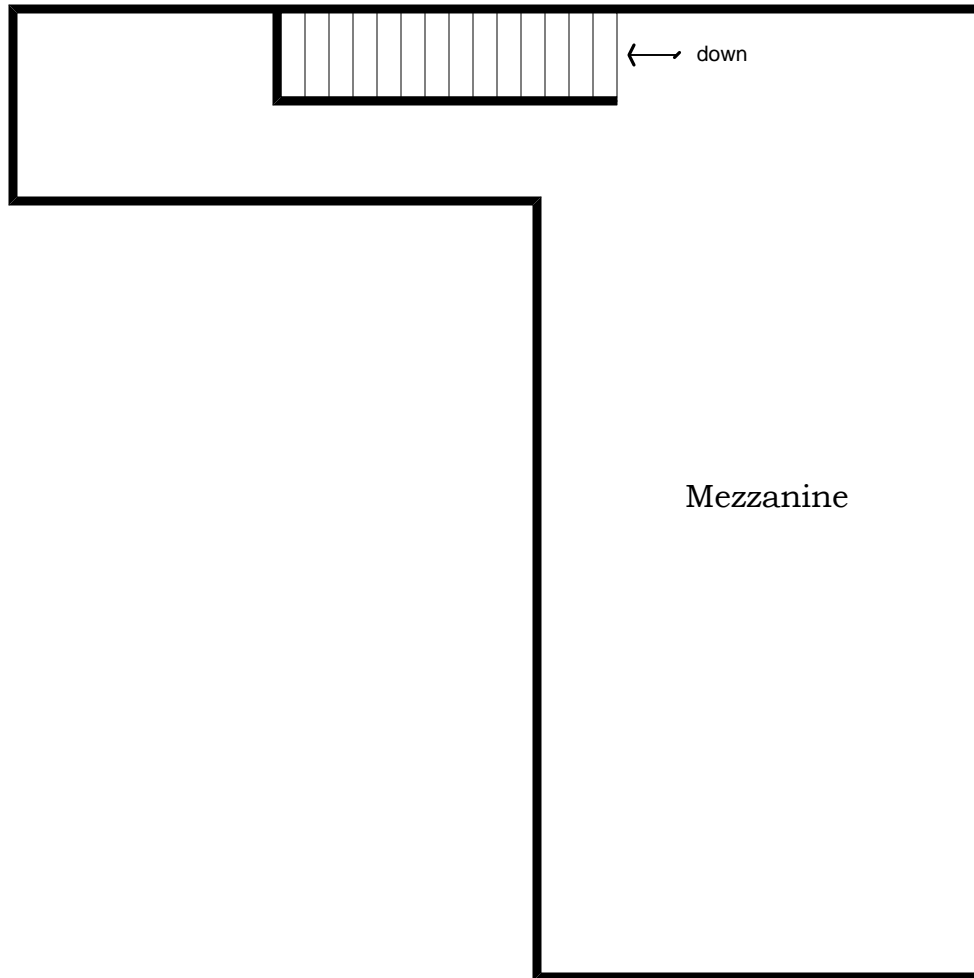

Engelwood Center

1032 N. Crooks Rd. Suite "F"
Clawson, MI 48017

248-370-9500
www.EngelwoodResources.com

Total Approx. Sq. Ft. - 2,600

Upstairs Approx. Sq. Ft. - 1,000

Main Floor Approx. Sq. Ft. - 1,600