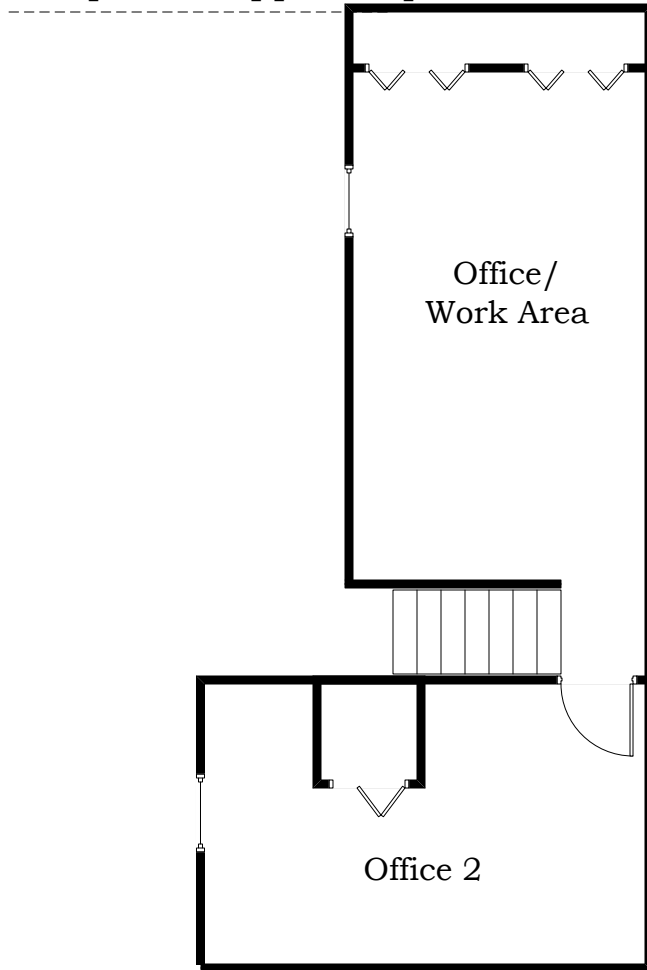

Engelwood Center

1030 N. Crooks Rd. Suite "L"
Clawson, MI 48017

248-370-9500

www.EngelwoodResources.com

Total Approx. Sq. Ft. - 2,200

Upstairs Approx Sq. Ft. - 600

Main Floor Approx. Sq. Ft. - 1,600