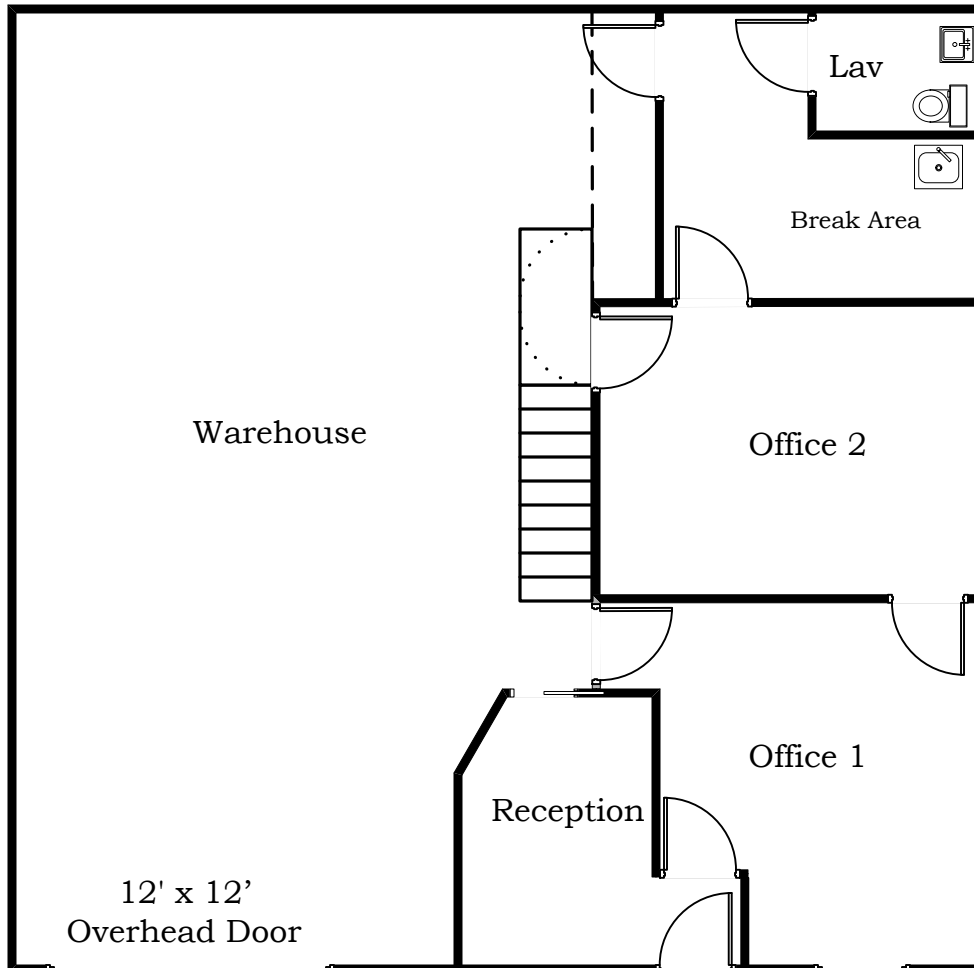

# Engelwood Center

1030 N. Crooks Rd. Suite "C"  
Clawson, MI 48017

248-370-9500

[www.EngelwoodResources.com](http://www.EngelwoodResources.com)

Total Approx Sq. Ft. - 2,240

Main Floor - Approx. 1,600 Sq. Ft.

Second Floor - Approx. 640 Sq. Ft.