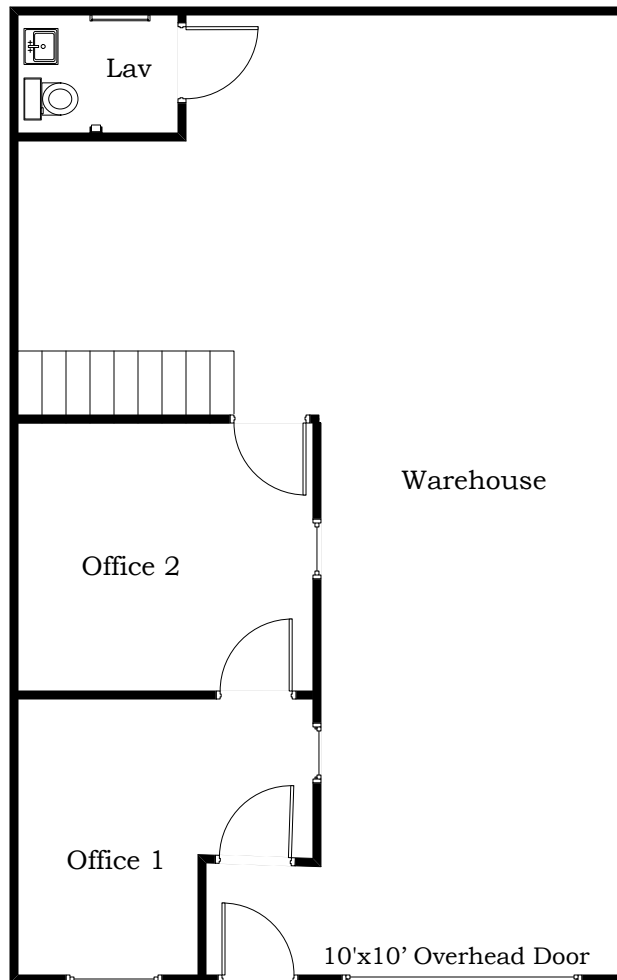

Engelwood Center

1030 N. Crooks Rd. Suite "D"

Clawson, MI 48017

248-370-9500

www.EngelwoodResources.com

Approx. 1,265 Sq. Ft. Total

Main Floor Approx. 1,000 Sq. Ft.

Upstairs Approx. 265 Sq. Ft.