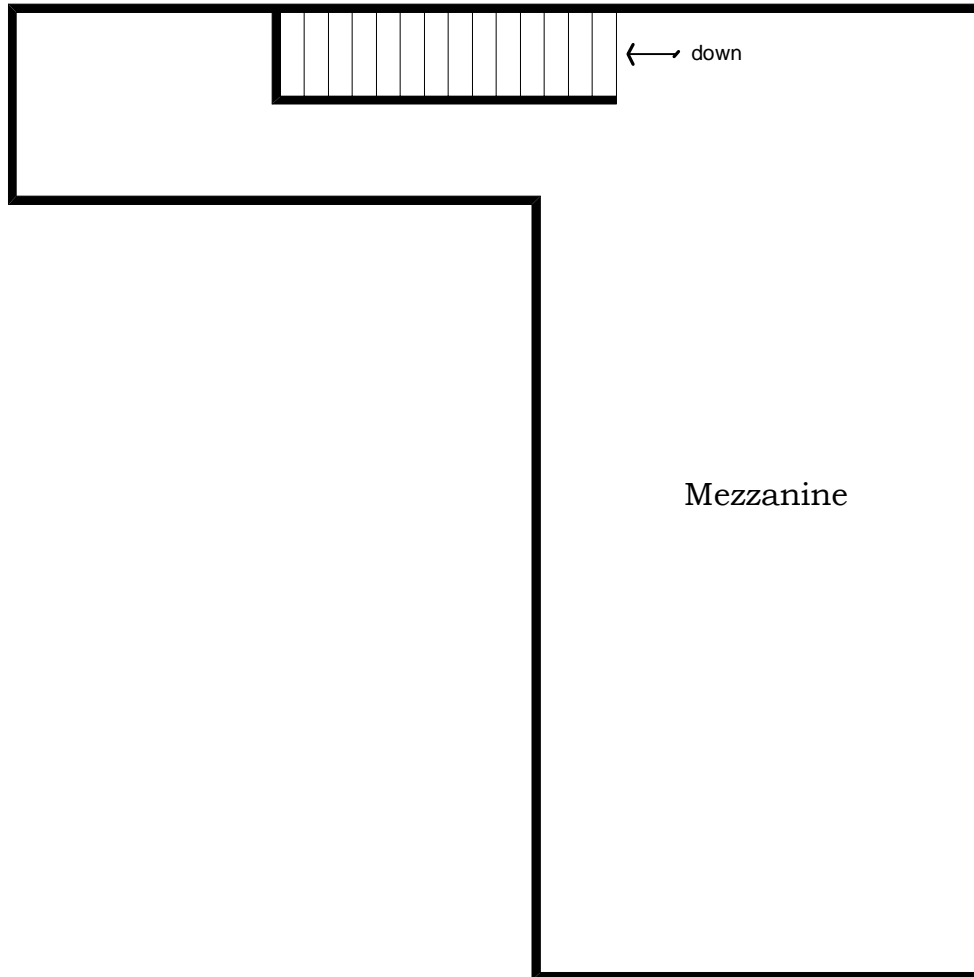

Engelwood Center

1032 N. Crooks Rd. Suite "F"
Clawson, MI 48017

248-370-9500
www.EngelwoodResources.com

Total Approx. Sq. Ft. - 2,600

Upstairs Approx. Sq. Ft. - 1,000

Main Floor Approx. Sq. Ft. - 1,600