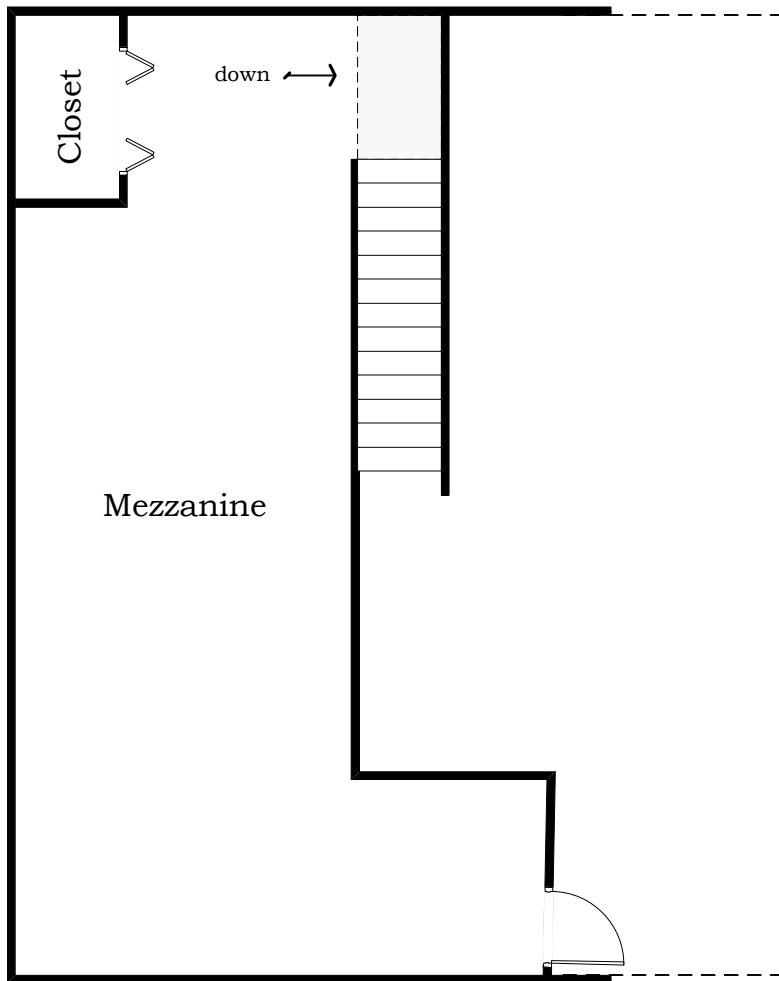

Engelwood Center

248-370-9500
www.EngelwoodResources.com

1032 N. Crooks Rd. Suite "L"
Clawson, MI 48017

Total Approx. Sq. Ft. - 2,225

Upstairs Approx. Sq. Ft. - 625

Main Floor Approx. Sq. Ft. - 1,600